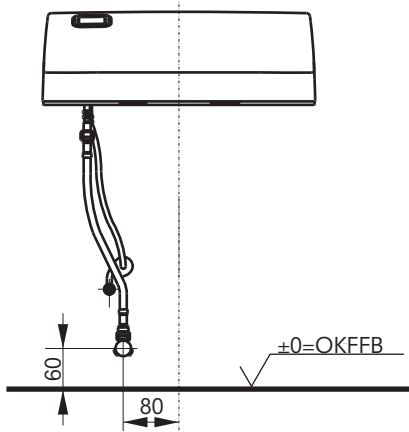

SG SERIES

WASHLET SG

DE: WASHLET SG
 FR: WASHLET SG
 IT: WASHLET SG
 RU: WASHLET SG

PRODUCT DETAILS

Product code	TCF403EGV1
EAN code	40 50663 09328 0
Size	w:390xd:575xh:134 (mm)
Colour	White
Technologies	Warm water nozzle, heated seat, Deodoriser, Dryer, ewater+, Auto functions

CAN BE COMBINED WITH:

SG WC wallhung	CW512YR
SG Metallic cover	7EE0007
SG Resin cover	9AE0017

Weights and measurements shown may be subject to small variations or are indicative.

TECHNICAL DRAWINGS

SCREW $\varnothing 4 \times 30$ (2pcs)