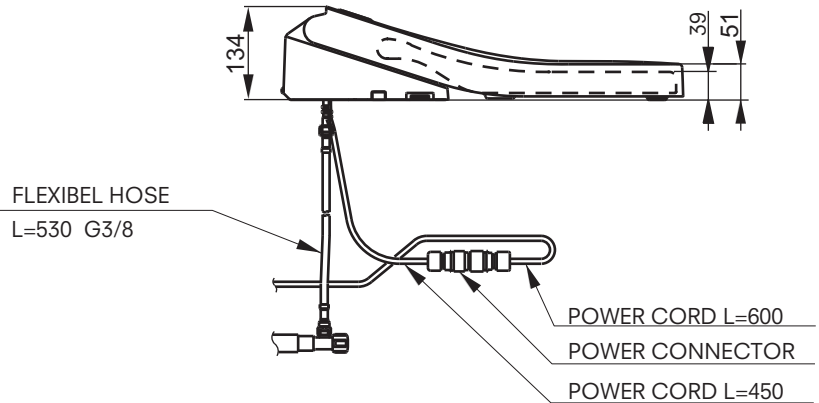

SG SERIES

WASHLET SG

DE: WASHLET SG
 FR: WASHLET SG
 IT: WASHLET SG
 RU: WASHLET SG

PRODUCT DETAILS

Product code	TCF403EGV1
EAN code	40 50663 09328 0
Size	w:390xd:575xh:134 (mm)
Colour	White
Technologies	Warm water nozzle, heated seat, Deodoriser, Dryer, ewater+, Auto functions

CAN BE COMBINED WITH:

SG WC wallhung	CW512YR
SG Metallic cover	7EE0007
SG Resin cover	9AE0017

Weights and measurements shown may be subject to small variations or are indicative.

TECHNICAL DRAWINGS

SCREW $\varnothing 4 \times 30$ (2pcs)