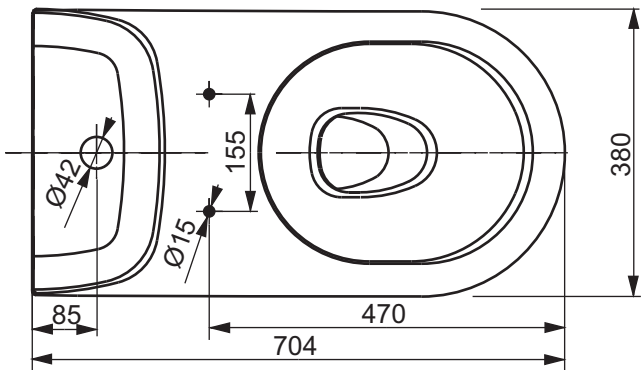

A. Floor connection - P trap

B. Floor connection - 90° trap

C. Wall connection

Designation		NC SERIES		TOTO
		WC, close coupled CW761Y		
Altered		Scale	1:10	
		Signed	T.G.	
		Date	10/09/2011	
			<small>This drawing including the respective data may neither be duplicated nor modified nor altered without the consent of TOTO Europe GmbH. The usage of the data/technical drawings takes place at user's own risk and under exclusion of any liability of TOTO Europe GmbH and/or of the companies of the TOTO-Group. The indicated dimensions are not binding; products are subject to change.</small>	